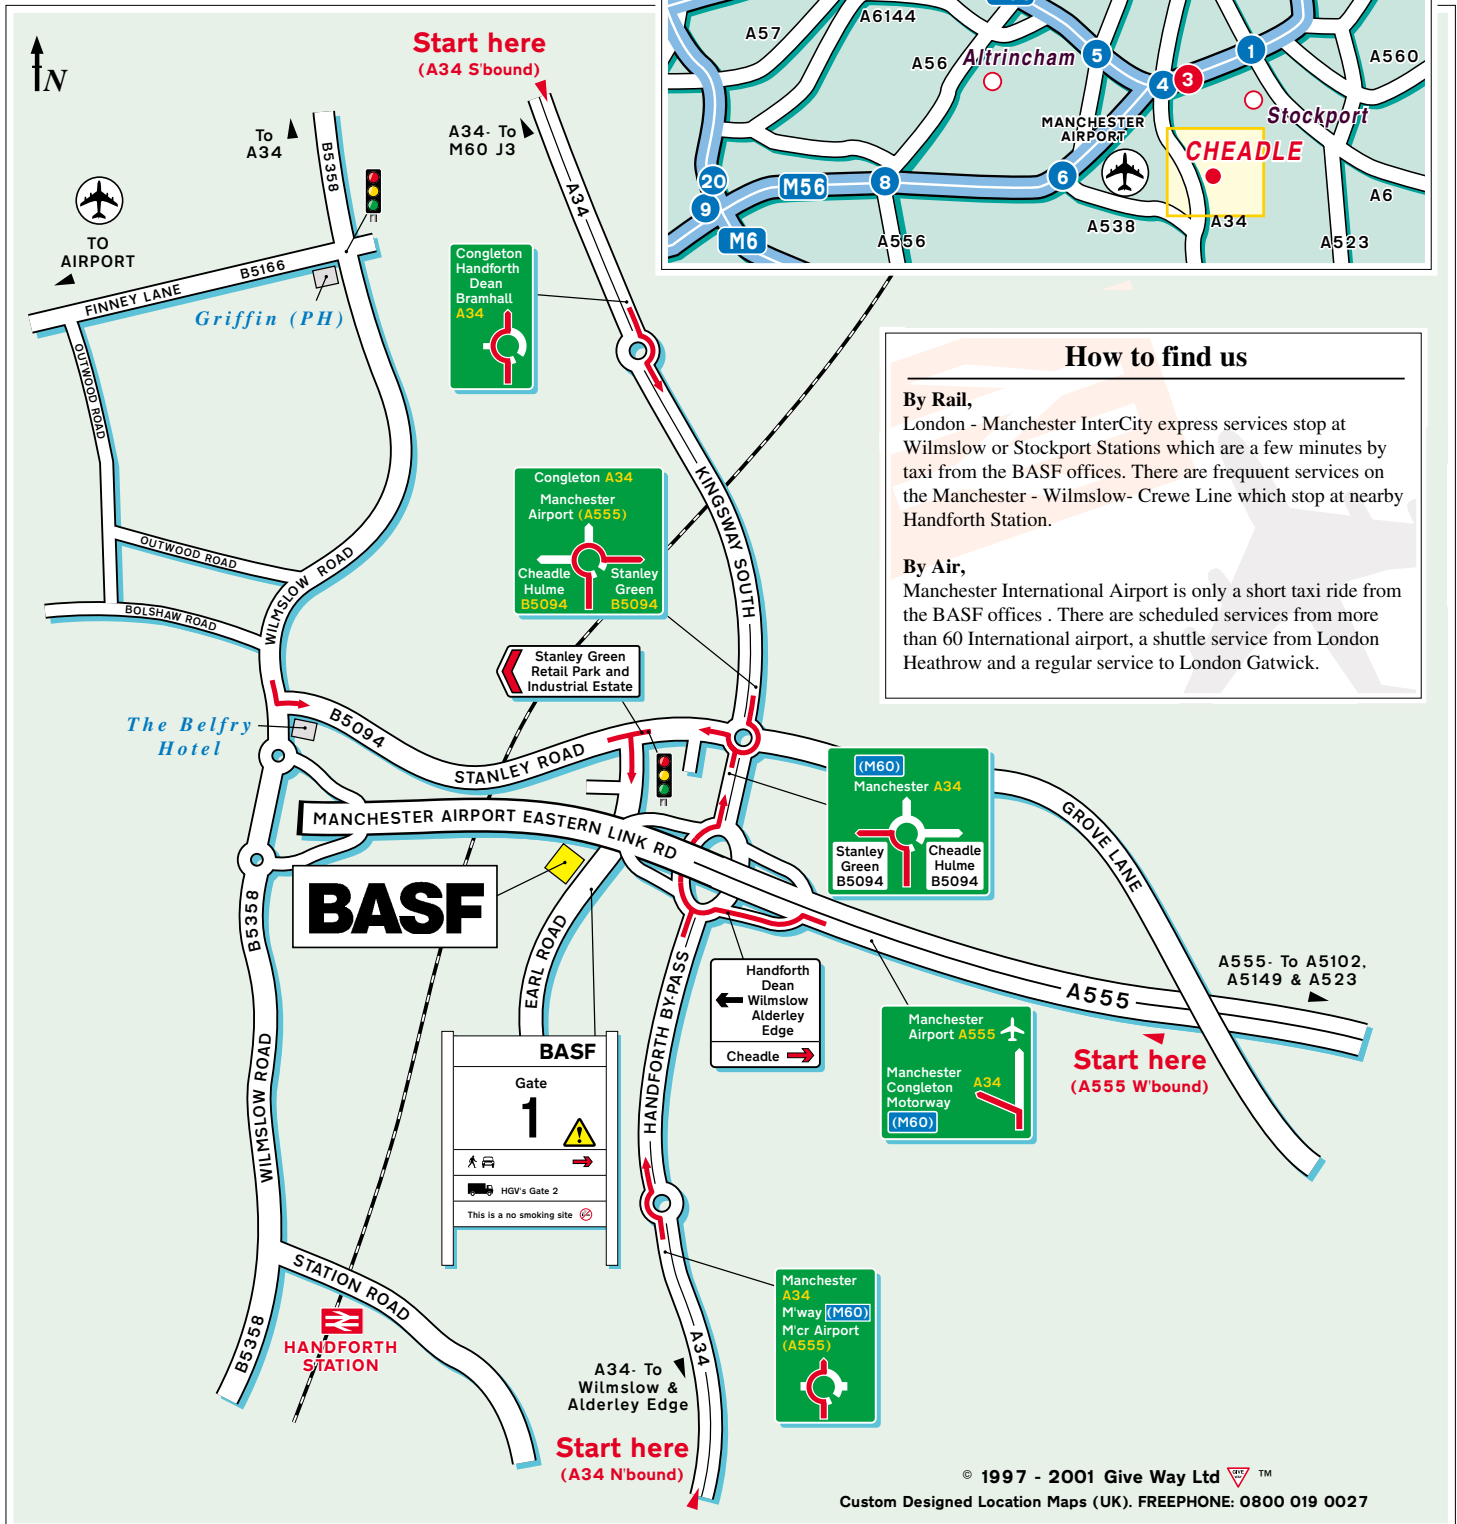

BASF

BASF plc
 PO Box 4, Earl Road
 Cheadle, Hulme
 Cheshire, SK8 6QG

Tel: 0161 485 6222 Fax: 0161 486 0891

How to find us

By Rail,
 London - Manchester InterCity express services stop at Wilmslow or Stockport Stations which are a few minutes by taxi from the BASF offices. There are frequent services on the Manchester - Wilmslow- Crewe Line which stop at nearby Handforth Station.

By Air,
 Manchester International Airport is only a short taxi ride from the BASF offices . There are scheduled services from more than 60 International airport, a shuttle service from London Heathrow and a regular service to London Gatwick.